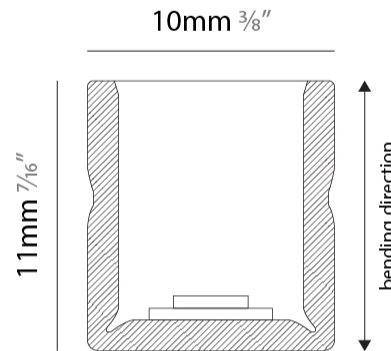

FLEXLITE WAVE SURFACE

E12W0009-

base number Color
Temperature

1. To build a product code in our configurator select the specify button on the base model # product page
2. To build a manual product code on this datasheet choose from the options listed below in blue font and add the suffix to the base model #

GENERAL

Series: Flexlite
Subseries: Flexlite Wave
Brand: Unonovesette
Division: Exterior
Mounting Type: Surface
Mounting Location: Wall
Subcategory: Wall Effect

PHYSICAL

Shape: Abstract
Length (mm): 1000
Length (in): 39 ³/₈
Width (mm): 10
Width (in): 0 ³/₈
Height (mm): 11
Height (in): 0 ⁷/₁₆
Light Distribution: Omnidirectional
Diffuser: Polyurethane - Opal
Fixture Finish: WHI
Fixture Material: PVC / Polyurethane
Cable Details: Neoprene 300mm 2x0.5 mm2
Upon Request: Custom length - maximum of 5 meters

ELECTRICAL

Lamp Type: LED
Input Wattage (W): 13.57/m
Total Output Wattage (W): 11.21/m
Dimming: Non-Dimmable / 0-10V Dimming
Driver Included: No
Driver Location: Remote
Driver Type: Constant Voltage - Universal
Driver Class: Class 2
Input Voltage (V): 120 - 277
Output Voltage (V): 24

LED

Color Temperature (°K): 2700 / 3050 / 4250 / 5100
Max. Delivered Lumen (lm): 420 (3050K)
CRI: >90 CRI
Lamp Life (hrs): 100000
Upon Request: Dim to Warm

OPTICAL

Optic°: 120° Diffused light

RATINGS AND CERTIFICATIONS

Certified By: Certified for North American Standards
IP rating: IP68 (for permanent submersion 5m)