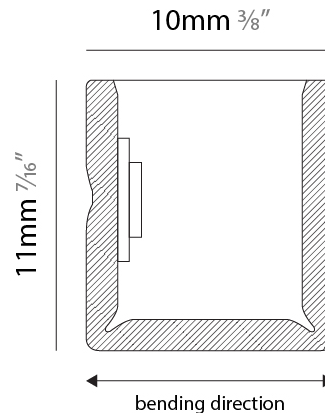

FLEXLITE CURVE SURFACE

E12W0004-

base number Color
Temperature

1. To build a product code in our configurator select the specify button on the base model # product page
2. To build a manual product code on this datasheet choose from the options listed below in blue font and add the suffix to the base model #

GENERAL

Series: Flexlite
Subseries: Flexlite Curve
Brand: Unonovesette
Division: Exterior
Mounting Type: Surface
Mounting Location: Wall
Subcategory: Wall Effect

PHYSICAL

Shape: Curves
Length (mm): 1000
Length (in): 39 ³/₈
Width (mm): 10
Width (in): 0 ³/₈
Height (mm): 11
Height (in): 0 ⁷/₁₆
Light Distribution: Omnidirectional
Diffuser: Polyurethane - Opal
Fixture Finish: WHI
Fixture Material: PVC / Polyurethane
Cable Details: Neoprene 300mm 2x0.5 mm2
Upon Request: Custom length - maximum of 5 meters

ELECTRICAL

Lamp Type: LED
Input Wattage (W): 13.57/m
Total Output Wattage (W): 11.21/m
Dimming: Non-Dimmable / 0-10V Dimming
Driver Included: No
Driver Location: Remote
Driver Type: Constant Voltage - Universal
Driver Class: Class 2
Input Voltage (V): 120 - 277
Output Voltage (V): 24

LED

Color Temperature (°K): 2700 / 3150 / 4300 / 5250
Max. Delivered Lumen (lm): 470 (3150K)
CRI: >85 CRI
Lamp Life (hrs): 50000
Upon Request: Dim to Warm

OPTICAL

Optic°: 120° Diffused light

RATINGS AND CERTIFICATIONS

Certified By: Certified for North American Standards
IP rating: IP68 (for permanent submersion 5m)