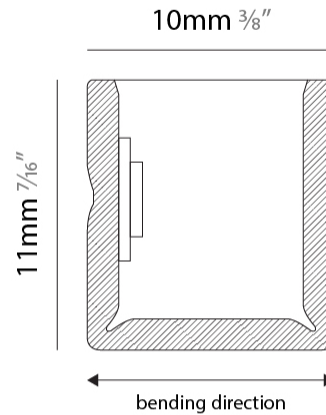

E12W0006-

base number _____
Color _____
Temperature _____

1. To build a product code in our configurator select the specify button on the base model # product page
2. To build a manual product code on this datasheet choose from the options listed below in blue font and add the suffix to the base model #

GENERAL

Series: Flexlite
Subseries: Flexlite Curve
Brand: Unonovesette
Division: Exterior
Mounting Type: Surface
Mounting Location: Wall
Subcategory: Wall Effect

PHYSICAL

Shape: Curves
Length (mm): 1000
Length (in): 39 ³/₈
Width (mm): 10
Width (in): 0 ³/₈
Height (mm): 11
Height (in): 0 ⁷/₁₆
Light Distribution: Omnidirectional
Diffuser: Polyurethane - Opal
Fixture Finish: WHI
Fixture Material: PVC / Polyurethane
Cable Details: Neoprene 300mm 2x0.5 mm2
Upon Request: Custom length - maximum of 5 meters

ELECTRICAL

Lamp Type: LED
Input Wattage (W): 13.57/m
Total Output Wattage (W): 11.21/m
Dimming: Non-Dimmable / 0-10V Dimming
Driver Included: No
Driver Location: Remote
Driver Type: Constant Voltage - Universal
Driver Class: Class 2
Input Voltage (V): 120 - 277
Output Voltage (V): 24

LED

Color Temperature (°K): 2700 / 3150 / 4300 / 5250
Max. Delivered Lumen (lm): 470 (3150K)
CRI: >85 CRI
Lamp Life (hrs): 50000
Upon Request: Dim to Warm

OPTICAL

Optic°: 120° Diffused light

RATINGS AND CERTIFICATIONS

Certified By: Certified for North American Standards
IP rating: IP68 (for permanent submersion 5m)