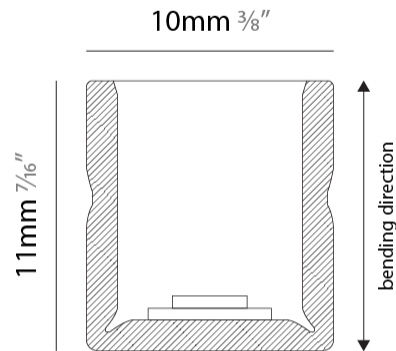

GENERAL

Series: Flexlite _____
Subseries: Flexlite Wave _____
Brand: Unonovesette _____
Division: Exterior _____
Mounting Type: Surface _____
Mounting Location: Wall _____
Subcategory: Wall Effect _____

PHYSICAL

Shape: Abstract _____
Length (mm): 1000 _____
Length (in): 39 ³/₈ _____
Width (mm): 10 _____
Width (in): 0 ³/₈ _____
Height (mm): 11 _____
Height (in): 0 ⁷/₁₆ _____
Light Distribution: Omnidirectional _____
Diffuser: Polyurethane - Opal _____
Fixture Finish: WHI _____
Fixture Material: PVC / Polyurethane _____
Cable Details: Neoprene 300mm 2x0.5 mm2 _____
Upon Request: Custom length - maximum of 5 meters _____

ELECTRICAL

Lamp Type: LED _____
Input Wattage (W): 13.57/m _____
Total Output Wattage (W): 11.21/m _____
Dimming: Non-Dimmable / 0-10V Dimming _____
Driver Included: No _____
Driver Location: Remote _____
Driver Type: Constant Voltage - Universal _____
Driver Class: Class 2 _____
Input Voltage (V): 120 - 277 _____
Output Voltage (V): 24 _____

LED

Color Temperature (°K): 2700 / 3050 / 4250 / 5100 _____
Max. Delivered Lumen (lm): 420 (3050K) _____
CRI: >85 CRI _____
Lamp Life (hrs): 100000 _____
Upon Request: Dim to Warm _____

OPTICAL

Optic°: 120° Diffused light _____

RATINGS AND CERTIFICATIONS

Certified By: Certified for North American Standards _____
IP rating: IP68 (for permanent submersion 5m) _____