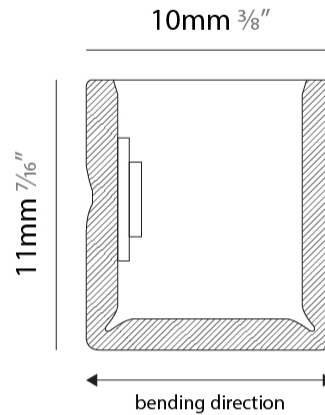

E12W0005-

base number _____
Color _____
Temperature _____

1. To build a product code in our configurator select the specify button on the base model # product page
2. To build a manual product code on this datasheet choose from the options listed below in blue font and add the suffix to the base model #

GENERAL

Series: Flexlite
Subseries: Flexlite Curve
Brand: Unonovesette
Division: Exterior
Mounting Type: Surface
Mounting Location: Wall
Subcategory: Wall Effect

PHYSICAL

Shape: Curves
Length (mm): 1000
Length (in): 39 ³/₈
Width (mm): 10
Width (in): 0 ³/₈
Height (mm): 11
Height (in): 0 ⁷/₁₆
Light Distribution: Omnidirectional
Diffuser: Polyurethane - Opal
Fixture Finish: WHI
Fixture Material: PVC / Polyurethane
Cable Details: Neoprene 300mm 2x0.5 mm2
Upon Request: Custom length - maximum of 5 meters

ELECTRICAL

Lamp Type: LED
Input Wattage (W): 13.57/m
Total Output Wattage (W): 11.21/m
Dimming: Non-Dimmable / 0-10V Dimming
Driver Included: No
Driver Location: Remote
Driver Type: Constant Voltage - Universal
Driver Class: Class 2
Input Voltage (V): 120 - 277
Output Voltage (V): 24

LED

Color Temperature (°K): 2700 / 3150 / 4300 / 5250
Max. Delivered Lumen (lm): 470 (3150K)
CRI: >85 CRI
Lamp Life (hrs): 50000
Upon Request: Dim to Warm

OPTICAL

Optic°: 120° Diffused light

RATINGS AND CERTIFICATIONS

Certified By: Certified for North American Standards
IP rating: IP68 (for permanent submersion 5m)